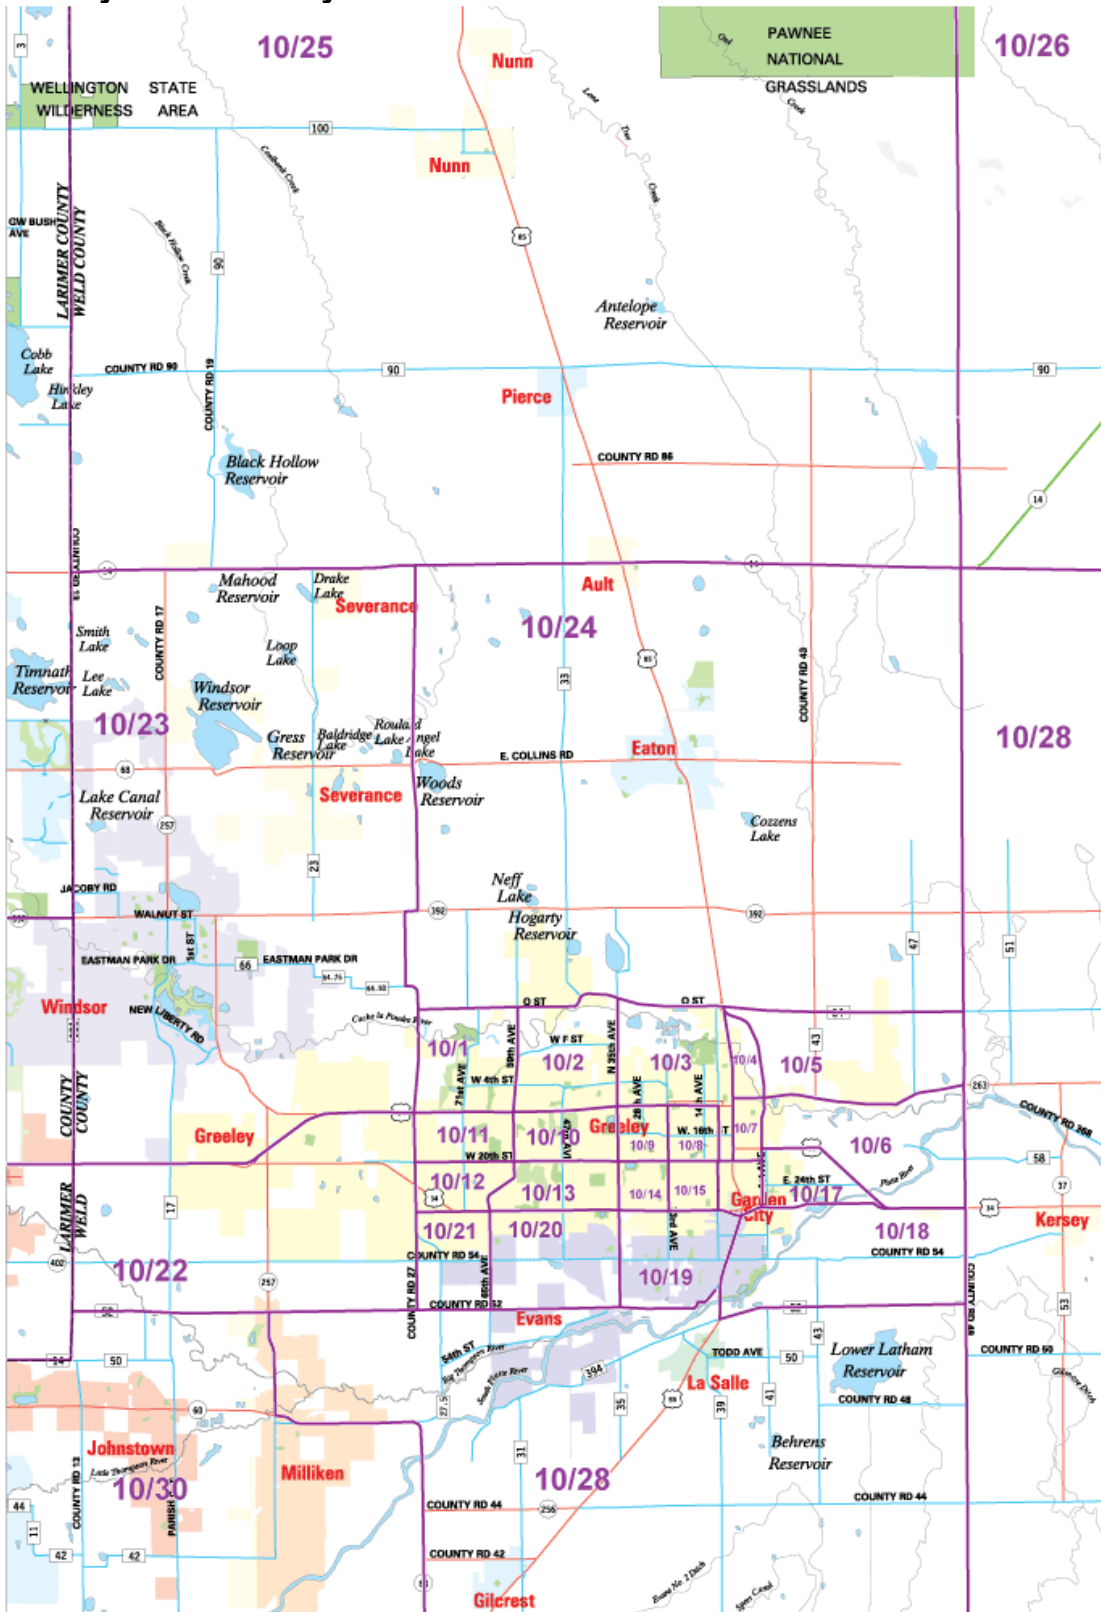

Greeley / Weld County

(C)Copyright by MAPSCO, Inc (formerly Pierson Graphics). Posted on this web site with express permission from MAPSCO, Inc. These maps can be found in the 6th edition of the MAPSCO Northern Colorado Road Atlas, available at local Board/Association offices, IRES, and retail stores.